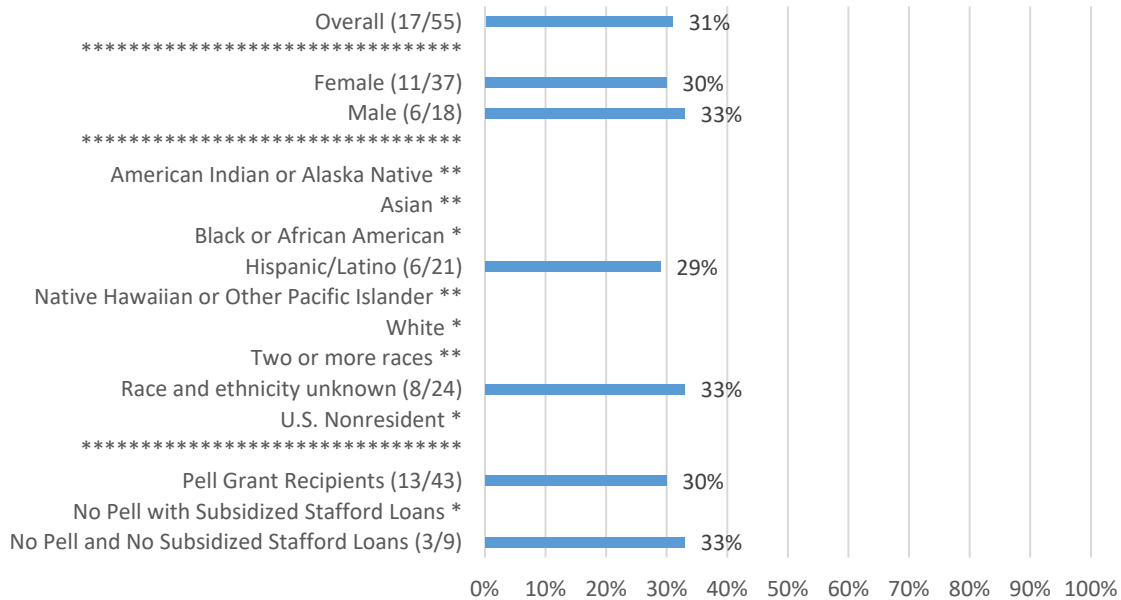

**For this major racial or ethnic group, zero (0) students enrolled.

New York First-time Full-time Bachelor's Degree Students Entering in Fall 2017 and graduated by Fall 2023 (within 150%)

* Not included due to small sample size. Categories are included in the overall rate.

**For this major racial or ethnic group, zero (0) students enrolled.

New Jersey First-time Full-time Associate's Degree Students Entering in Fall 2020 and graduated by Fall 2023 (within 150%)

* Not included due to small sample size. Categories are included in the overall rate.

**For this major racial or ethnic group, zero (0) students enrolled.

New York First-time Full-time Associate's Degree Students Entering in Fall 2020 and graduated by Fall 2023 (within 150%)

* Not included due to small sample size. Categories are included in the overall rate.