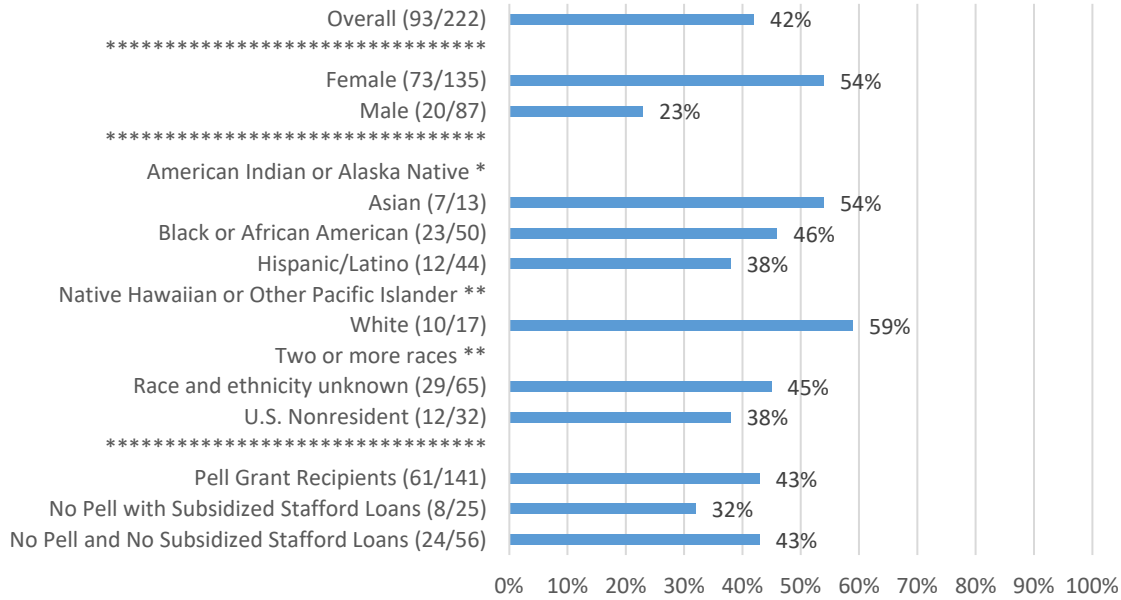

New Jersey First-time Full-time Bachelor's Degree Students Entering in Fall 2017 and graduated by Fall 2023 (within 150%)

* Not included due to small sample size. Categories are included in the overall rate.

**For this major racial or ethnic group, zero (0) students enrolled.

New York First-time Full-time Bachelor's Degree Students Entering in Fall 2017 and graduated by Fall 2023 (within 150%)

* Not included due to small sample size. Categories are included in the overall rate.