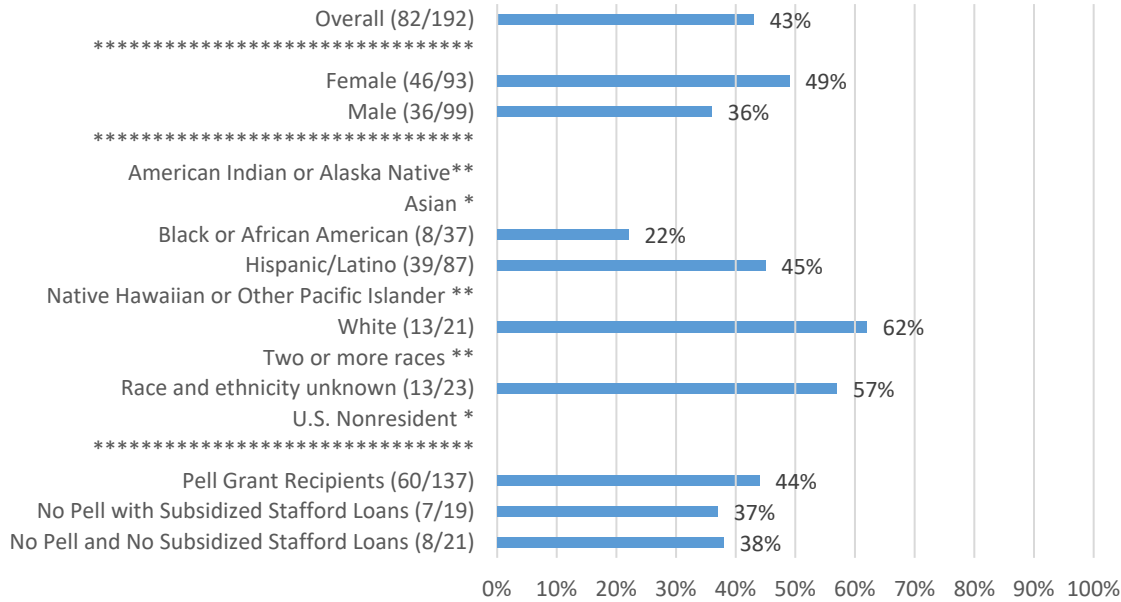

New Jersey First-time Full-time Bachelor's Degree Students Entering in Fall 2017 and graduated by Fall 2023 (within 150%)

* Not included due to small sample size. Categories are included in the overall rate.

**For this major racial or ethnic group, zero (0) students enrolled.

New York First-time Full-time Bachelor's Degree Students Entering in Fall 2017 and graduated by Fall 2023 (within 150%)

* Not included due to small sample size. Categories are included in the overall rate.