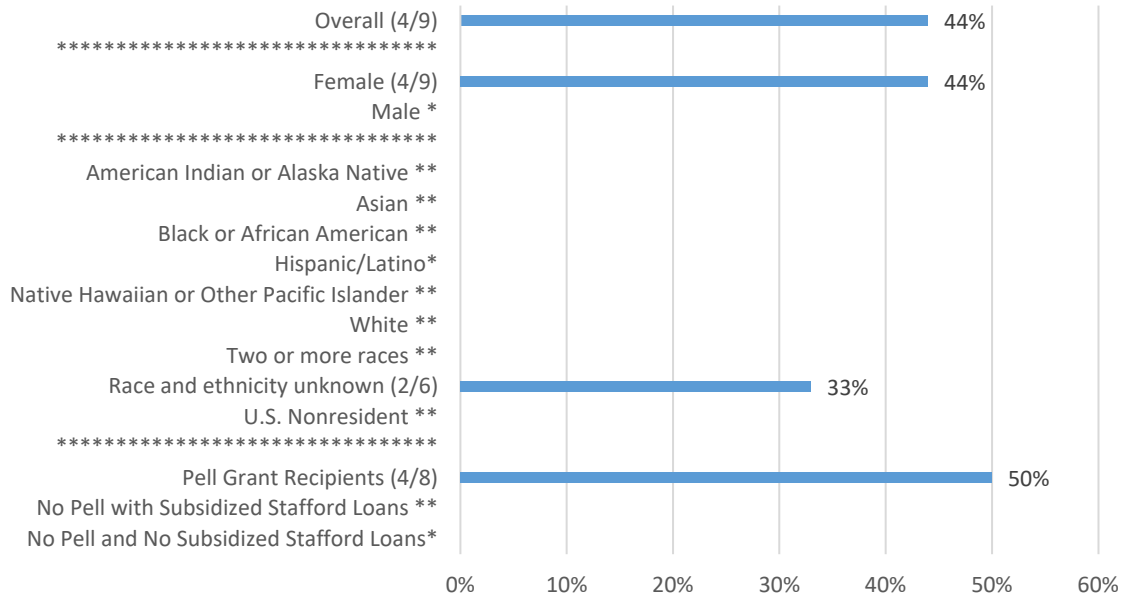

New Jersey First-time Full-time Certificate Students Entering in Fall 2020 and graduated by Fall 2023 (within 150%)

* Not included due to small sample size. Categories are included in the overall rate.

**For this major racial or ethnic group, zero (0) students enrolled.