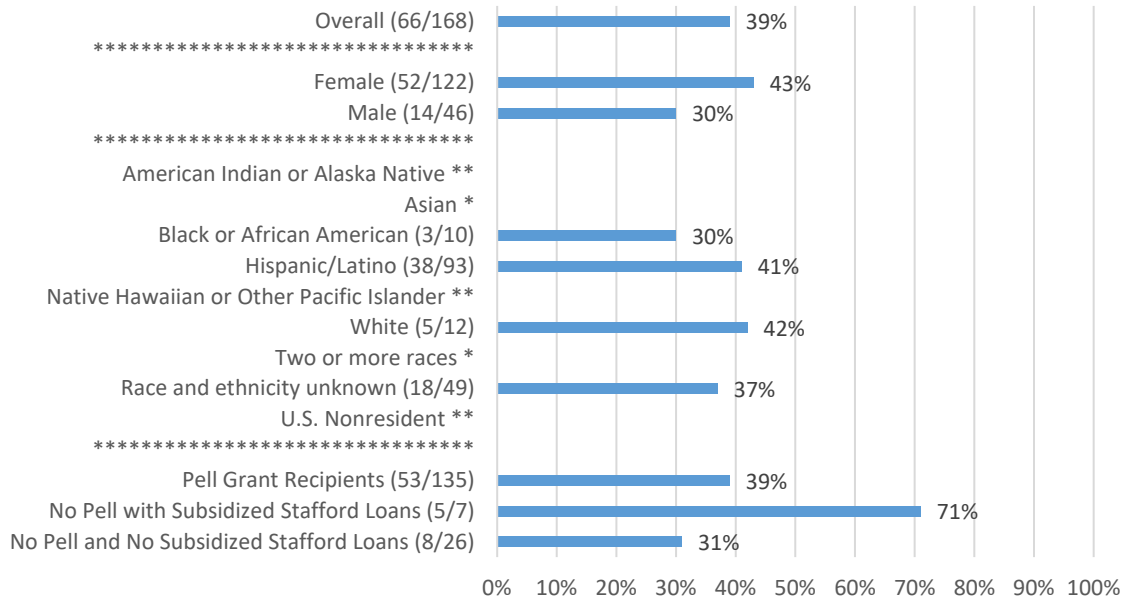

**For this major racial or ethnic group, zero (0) students enrolled.

New York First-time Full-time Bachelor's Degree Students Entering in Fall 2017 and graduated by Fall 2023 (within 150%)

* Not included due to small sample size. Categories are included in the overall rate.

**For this major racial or ethnic group, zero (0) students enrolled.

New Jersey First-time Full-time Associate's Degree Students Entering in Fall 2020 and graduated by Fall 2023 (within 150%)

* Not included due to small sample size. Categories are included in the overall rate.